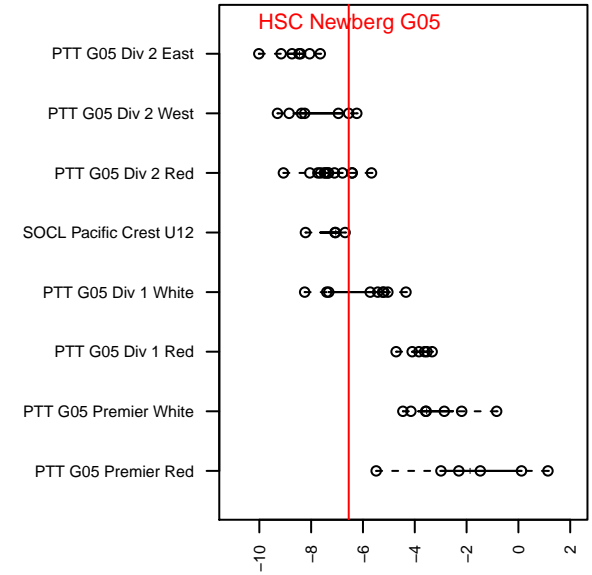

**attack and defense rating
relative to others at age
and all opponents in last 13 months**